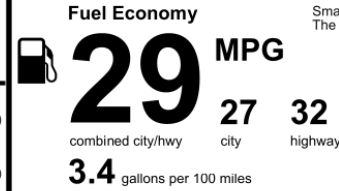

EXTERIOR

17" Alloy Wheels
Temporary Spare Tire
Intelligent Auto Headlights
LED Low and High Beam Headlights
LED Daytime Running Lights
LED Tail Lamps
Dual Power Heated Outside Mirrors

ROCK CREEK® UNIQUE FEATURES

235/65R17 All-Terrain Tires
Intelligent Around View® Monitor (I-AVM) with Moving Object Detection and Off Road Mode
Hill Descent Control
Tubular Roof Rack
Unique Front Fascia and Grille
Rock Creek Badging
Heated Leatherette-appointed Seats with Contrast Stitch and Rock Creek logo
Cargo 12V Outlet

+See your Dealer for terms, conditions and limitations
++Optional Equipment Replaces Standard Where Applicable
+++Federal/State/Local laws may apply. Review before using

Manufacturer's Suggested Retail Base Price:	$33,690.00
Options Included by Manufacturer	
ROCK CREEK® Premium Package	800.00
Hands-free Power Liftgate++	
Reverse Tilt-Down Outside Mirrors	
Memory Driver Seat and Outside Mirrors	
4-way Power Passenger Seat	
Wireless Charging Pad	
Heated Steering Wheel	
Splash Guards (Set of 4-Black)	260.00
Premium Paint	450.00
Rock Creek All-Season Cargo Area Protector 1pc, Floor Liners & First Aid Kit	450.00
Frameless Rearview Mirror with Universal Remote	445.00
DESTINATION CHARGES	1,495.00
Total*	$37,590.00

EPA DOT Fuel Economy and Environment Gasoline Vehicle

Small SUVs range from 14 to 125 MPG. The best vehicle rates 146 MPGe.

You save $0
in fuel costs over 5 years compared to the average new vehicle.

Annual fuel cost $1,700